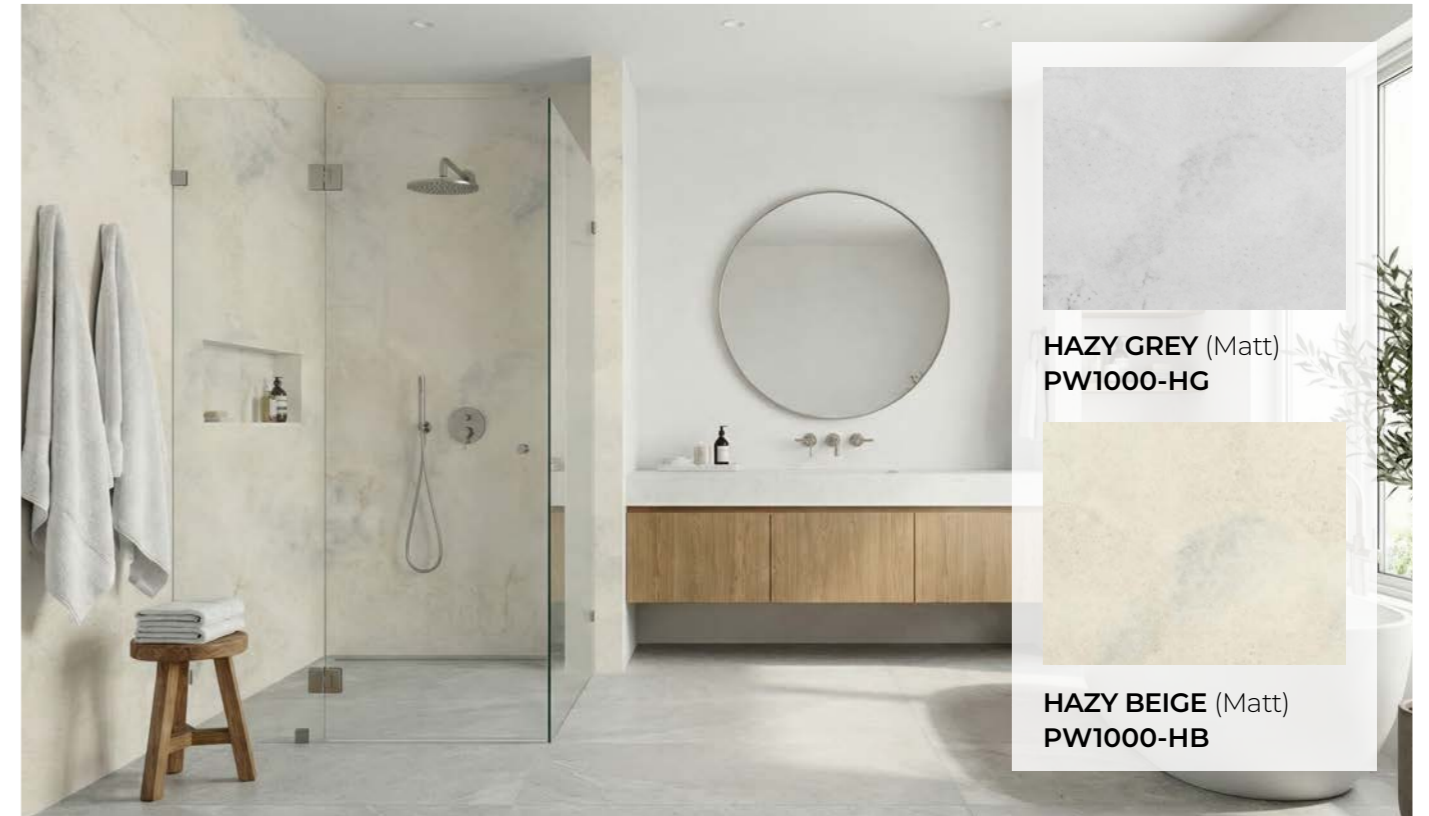

NEW

DUMFRIES
(TEXTURED)
SCP6002400-DUM

EASY AND FAST INSTALLATION

If you're planning a bathroom project you save the time and disruption that comes with tiling. Solidcore wall panels can be installed mess free in a matter of hours.

NEW

EDINBURGH
(TEXTURED)
SCP6002400-ED

CASCADE SHOWER PANELS PREMIUM COLLECTION

DECORS - 2.4mtr x 1mtr x 10mm

Height

Width

Thickness

PATCHWORK
(Matt)
PW-1000-PATW