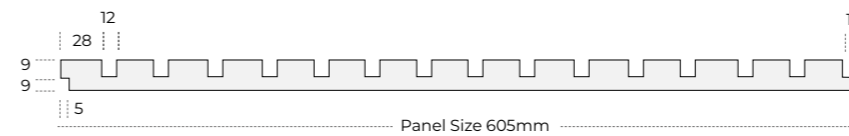

WALNUT
SWAL600-W

GREY OAK
SWAL600-GO

LIGHT ASH
SWAL600-LA

CHARCOAL
SWAL600-C

NATURAL OAK
SWAL600-NO

Panel dimensions

Acoustic slatwall features and benefits

- Immediate 3D Texture on wall
- Quick & Easy Installation
- Effective noise reduction
- Fully wrapped on 3 sides
- Recyclable
- Easy to Maintain Cleanliness
- Durable, Hardwearing, Solid Slat Boards on a sound absorbing Felt Backing