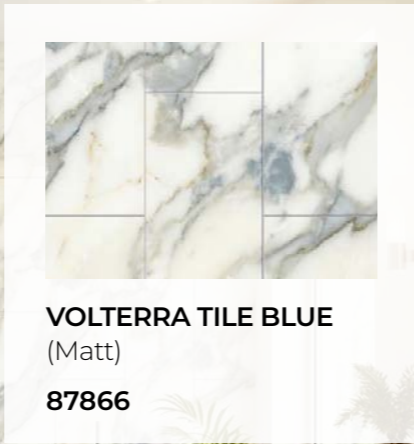

LAVA GREY
(Matt)
PW-1000-LAR

LAVA SILVER
(Matt)
PW-1000-LSM

WHITE PLATINUM SPARKLE
(Gloss)
PW-1000-WS

PERGAMON
(Gloss)
PW-1000-PG

TRAVERTINE
(Gloss)
PW-1000-TRA

HIGH GLOSS WHITE
PW-1000-HGW

FINISHING TRIMS

For a full list of compatible Aluminium and PVC finishing trims please see Page 22

VOLTERRA TILE BLUE
(Matt)
87866

TRADITIONAL RED BRICK
(Matt)
87830

GREY BRICK
(Matt)
87831

NATURAL STONE GREY
(Matt)
87863

NATURAL STONE ANTHRACITE
(Matt)
87832

MOURINO
(Matt)
87833

LIGHT GREY OAK
(Matt)
87848