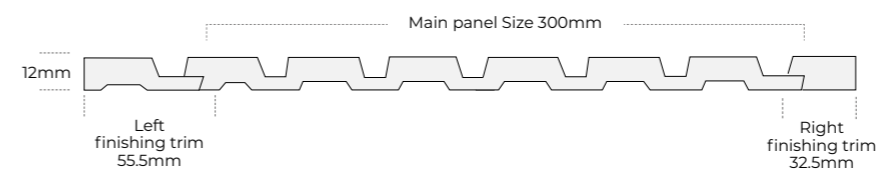

WALNUT
6 Slat SWP300-W
L/H Trim SWTL300-W
R/H Trim SWTR300-W

LIGHT ASH
6 Slat SWP300-LA
L/H Trim SWTL300-LA
R/H Trim SWTR300-LA

NATURAL OAK
6 Slat SWP300-NO
L/H Trim SWTL300-NO
R/H Trim SWTR300-NO

Panel and finishing trim dimensions

PVC FINISHING TRIMS

5mm x 2.6mtr / 7.5mm x 2.6mtr / 10mm x 2.4mtr
Available in Chrome, White, Black or Gold

INTERNAL CORNER	Finish	Size - 5mm x 2.6mtr	Size - 7.5mm x 2.6mtr	Size - 10mm x 2.4mtr
	Silver	INTC-22-5-Silver	INTC-22-7.5-Silver	INTC-22-10-Silver
	White	INTC-03-5-White	INTC-03-7.5-White	INTC-03-10-White
	Black	-	INTC-10-7.5-Black	INTC-10-10-Black
	Gold	-	INTC-GO-7.5-Gold	-

EXTERNAL CORNER	Finish	Size - 5mm x 2.6mtr	Size - 7.5mm x 2.6mtr	Size - 10mm x 2.4mtr
	Silver	EXTC-22-5-Silver	EXTC-22-7.5-Silver	EXTC-22-10-Silver
	White	EXTC-03-5-White	EXTC-03-7.5-White	EXTC-03-10-White
	Black	-	EXTC-10-7.5-Black	EXTC-10-10-Black
	Gold	-	EXTC-GO-7.5-Gold	-