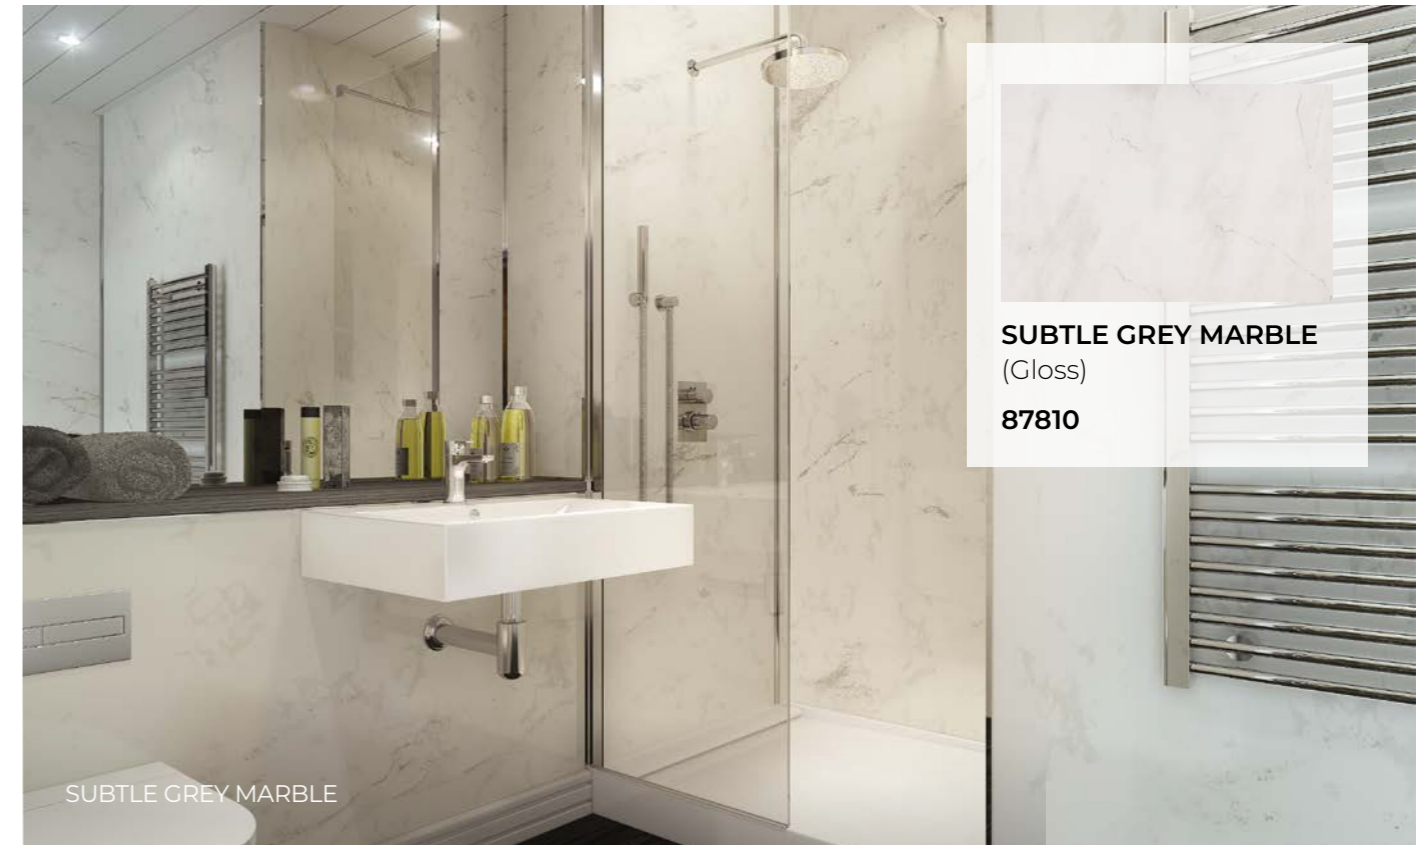

CLASSIC DECORS / 2.6mtr x 250mm x 7.5mm x 4 per pack

SUBTLE GREY MARBLE
(Gloss)
87810