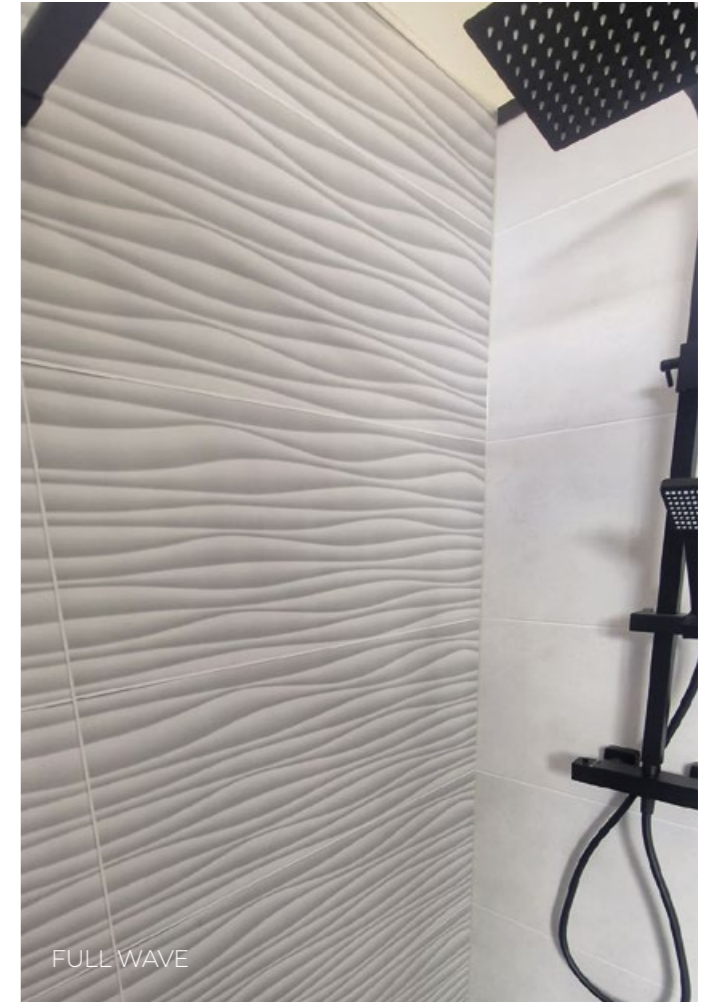

CASCADE SHOWER PANELS PREMIUM COLLECTION

DECORS

2.4mtr x 1mtr x 10mm

2.4

Height

1000

Width

10mm

Thickness

LONDON TILE GLOSS

PW-1000- LT

Tile size - 250mm x 80mm

FULL WAVE

ONYX GREY

(Matt)

PW-1000-OG

WAVE TILE

FULL WAVE

(Matt)

PW-1000-FW

WAVE TILE

(Matt)

PW-1000-WT

HONEYCOMB TILE GREY

(Matt)

PW-1000-HTG

HONEYCOMB TILE BRONZE

(Matt)

PW-1000-HTB

HONEYCOMB TILE GREY