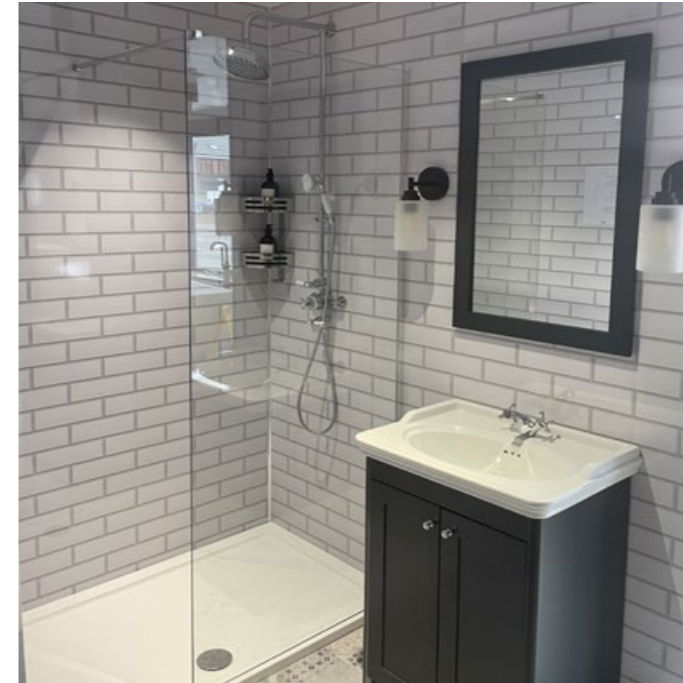

CASCADE SHOWER PANELS PREMIUM COLLECTION

DECORS

2.4mtr x 1mtr x 10mm

2.4

Height

1000

Width

10mm

Thickness

LONDON TILE GLOSS

PW-1000- LT

Tile size - 250mm x 80mm