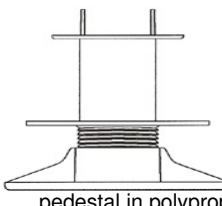

Height 110-150 mm
 Width 60 mm

DFP110/150-72

Height 110-150 mm
 Width 72 mm

DFP150/190-60

Height 150 - 190 mm
 Width 60 mm

DFP150/190-72

Height 150 - 190 mm
 Width 72 mm

DFP-35

Pedestal in polypropylene

pedestal in polypropylene

pedestal in polypropylene

pedestal in polypropylene

pedestal in polypropylene

pedestal extension 35mm

50 pcs/bag

50 pcs/bag